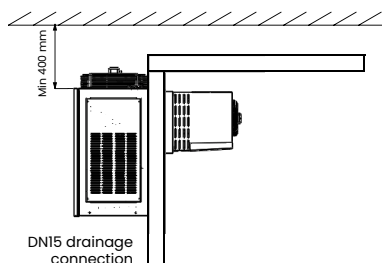

## FREEZER -25°C > -15°C

model	fan	HP	voltage & frequency	cooling capacity* (W)	input power (W)	rated current (A)	maximum current (A)	airflow condensation / evaporation (m³/h)	weight (kg)	recommended cold storage volume (m³)
MS2420ZBR-FZ	single	1/2	220 - 240V 50/60Hz	513	531	3.7	4.9	1900 / 650	84	2
MS2425ZBR-FZ		3/5		671	491	3.9	5.3		83	3
MS2430ZBR-FZ		5/8		795	635	4.2	6.7		91	4
MS2432ZBR-FZ		3/4		1086	647	4.4	9.4		91	5
MS2446ZBR-FZ		1		1407	957	5.6	10.7		95	11
MS2464ZBR-FZ	dual	11/2		1865	1314	6.8	11.1	3980 / 700	96	14
MS2480ZBR-XC		2		3084	1984	10.2	17.2		104	22

# DIMENSIONS & SPECIFICATIONS

fan	monoblock dimensions (mm)							hole dimensions (mm)	
	A	B	C	D	E	F	G	H	L
single	650	550	957	450	357	350	520	540	400
dual	780	630	957	450	357	350	600	620	400

cold room hole opening dimension